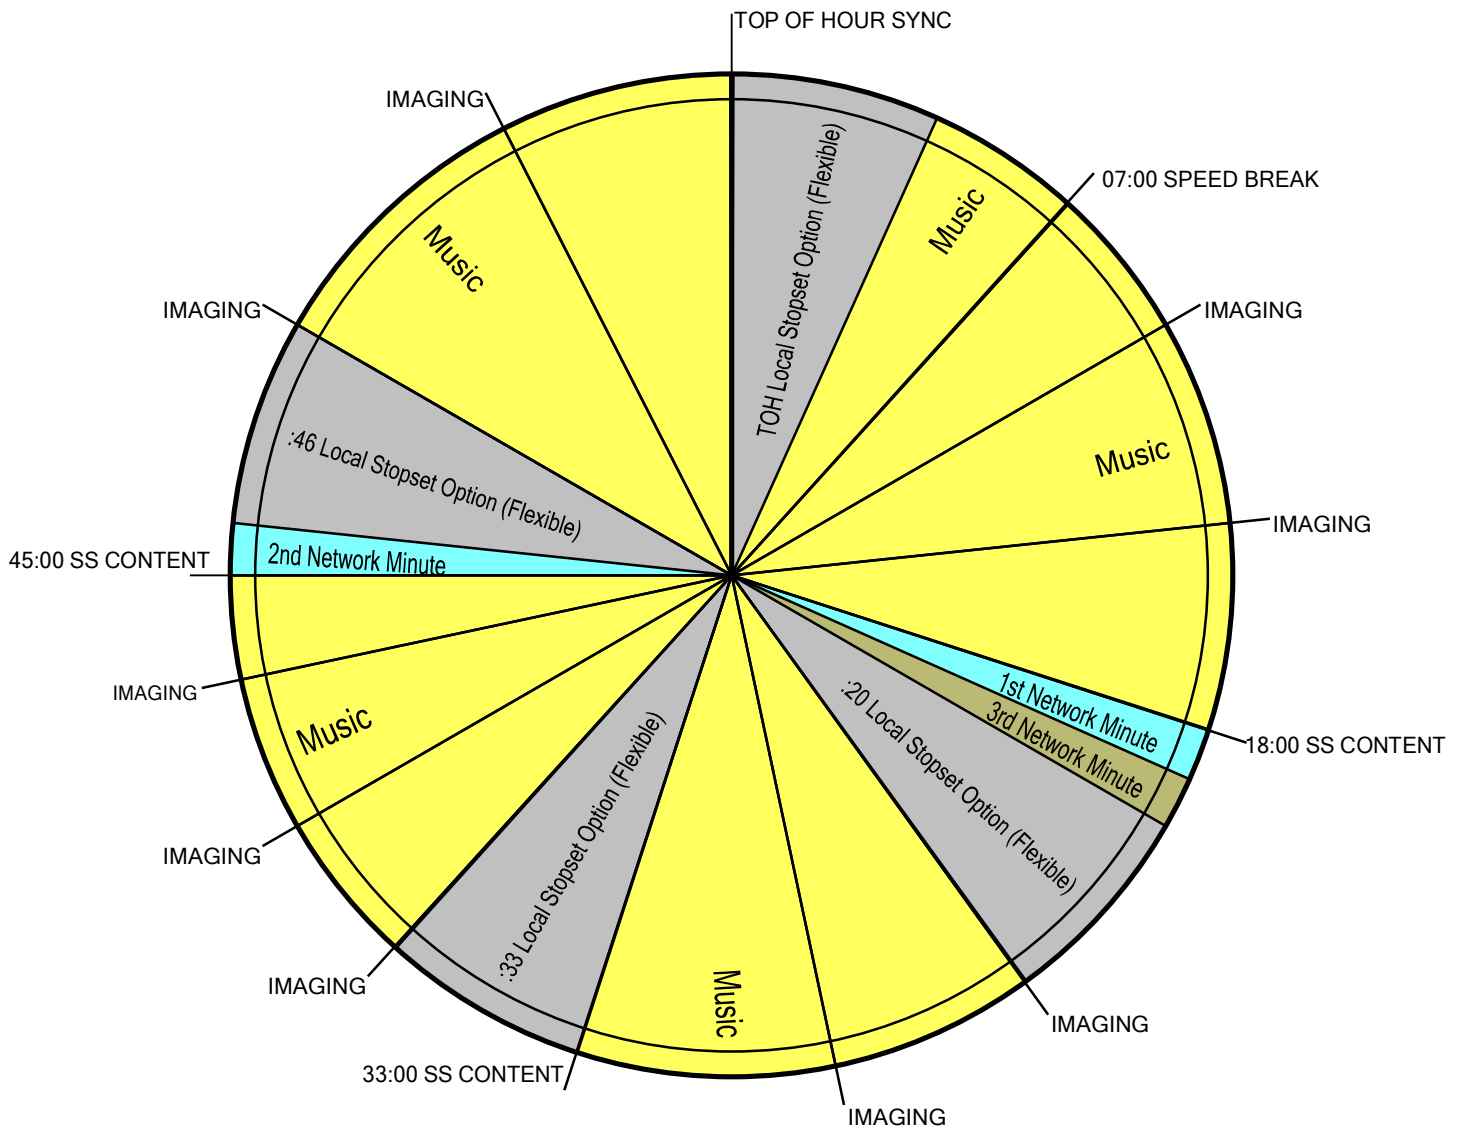

Scott Shannon's TRUE OLDIES CHANNEL

Powered by LOCAL RADIO NETWORKS

*All times are projected start times and will float

*Local stopset positions are optional and lengths are suggested